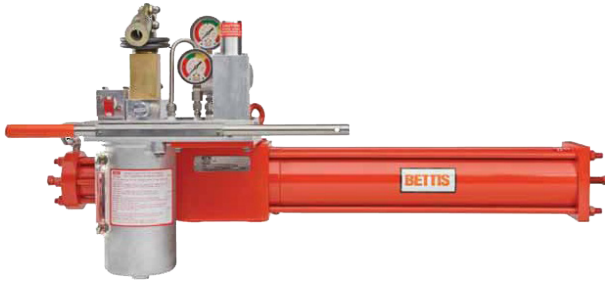

HIGH-QUALITY REMANUFACTURED

BETTIS® ACTUATORS

ALL REMANUFACTURED ACTUATORS ARE BACKED BY A 2-YEAR WARRANTY

PRESSURE GUARD

Power Source:	Manual Hydraulic Self-Contained
Product Type:	Emergency Shutdown (ESD)
Actuation:	Fail Safe, Quarter Turn, Spring-Return
Control Type:	On/Off Fails Open or Closed
Valve Type:	Ball, Butterfly, Plug, Triple Offset, ¼ Turn Valves
Temperature:	Standard Low Temperature, Optional High Temp
Torque/Thrust:	From 2,710 lbs-in. to 299,084 lbs-in
Operating Pressure:	Min 200 psi, to 2,218 psi (Depending on Model Number)

IN ADDITION TO COMPLETE, REMANUFACTURED ACTUATORS WE ALSO OFFER THE FOLLOWING:

- ✓ Individual G-Series Modules (Springs, Power Module and Drive Module)
- ✓ Hydraulic Overrides
- ✓ Repair Kits (All Models)
- ✓ High Temp and Low Temp Seal Kits (All Models)
- ✓ Standard to Low Temp or Standard to High Temp conversion
- ✓ Repair and Recondition of Customer Owned Equipment (All Models)